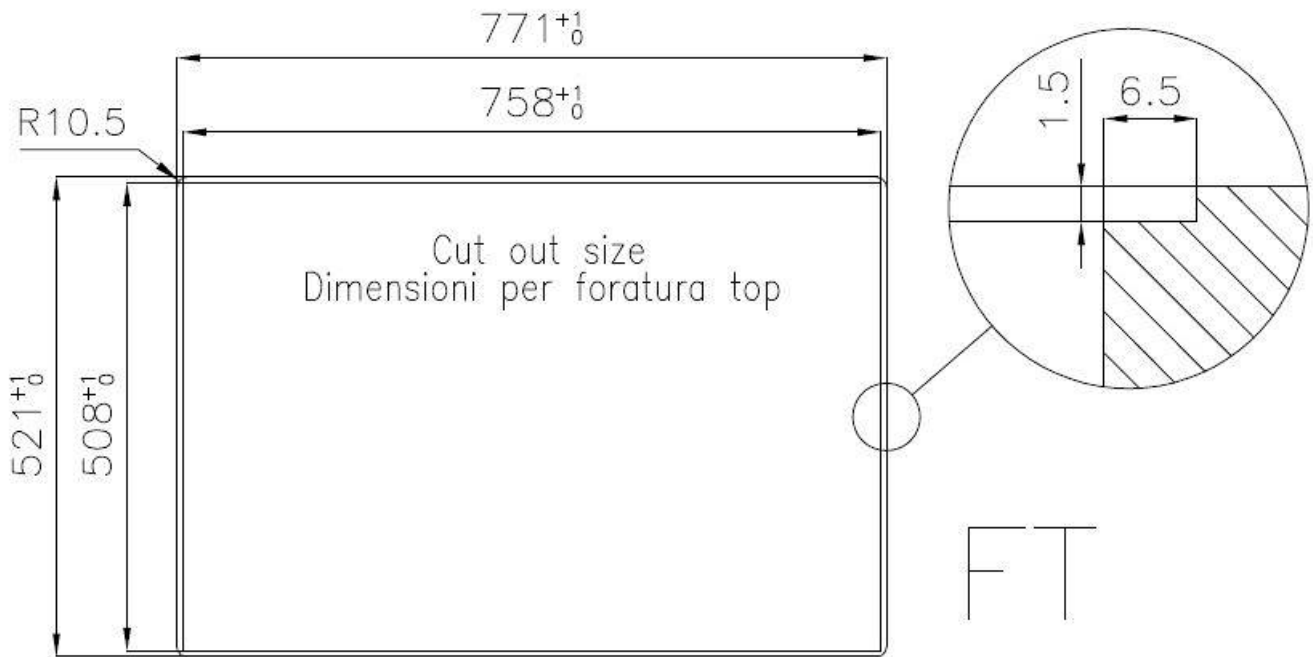

Lavello serie KE cod. 2269/050